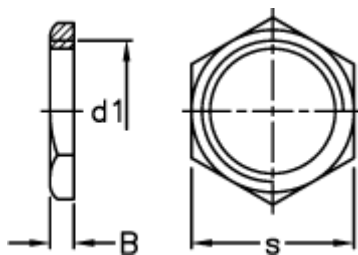

Article number: 2311015011

Description: E+G Nut for oil level indicator
GH. 1/2 brass

Measures

B = 4.0

d1 = G 1/2

s = 26